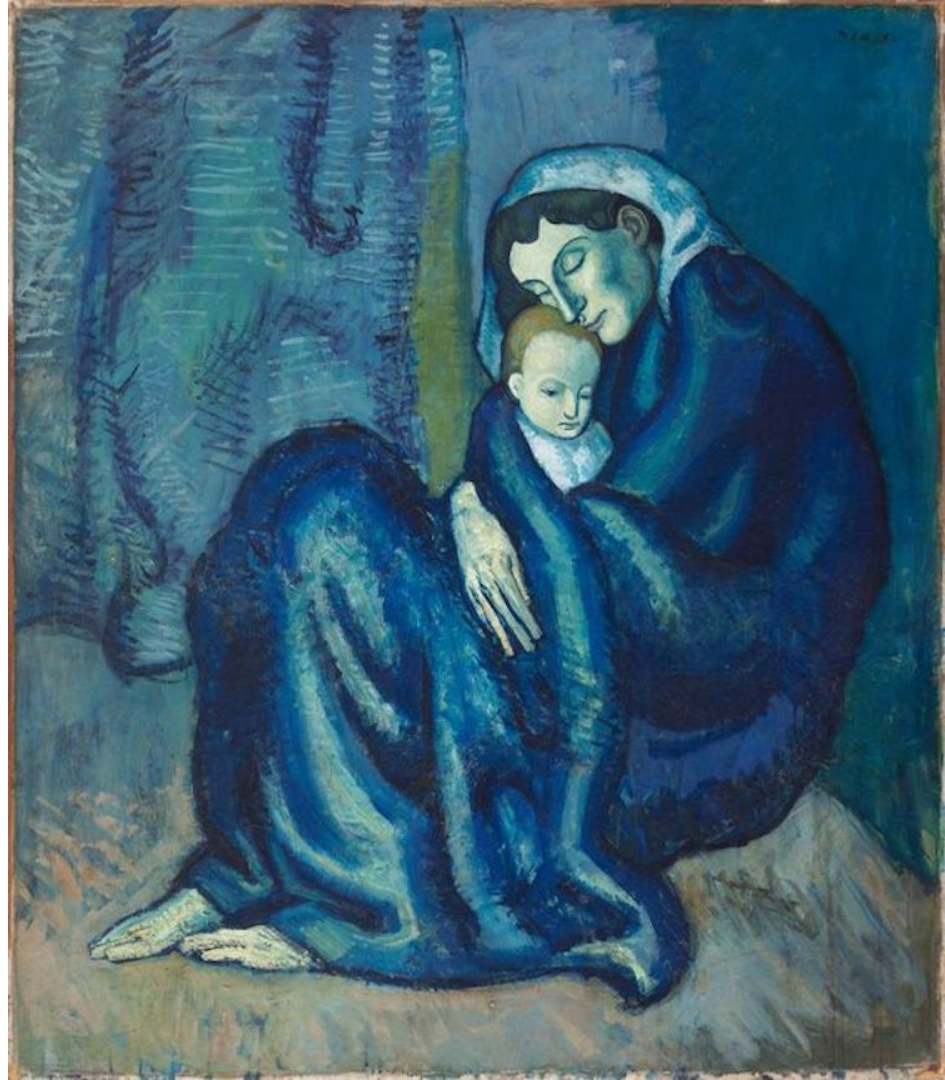

Picasso and Colors Questions

Mrs Ras

What is a portrait?

What emotion/ attitude is being conveyed in this artwork?

Who is Picasso?

What “colors” do you see here? What emotion to you feel? why?

How does this painting feel? What emotion do you associate with it?

Give two reasons why you think that?

<https://edpuzzle.com/assignments/5e99ffb170c0193f2e637b7c/watch>

Watch and answer the questions in the edpuzzle

What was Picasso's blue period?

Why did he use blue? What was the message?

What is color psychology?

What emotions are associated with the following colors

Green

Red

black