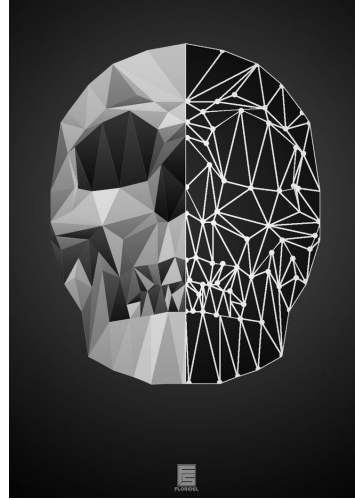

Faceted Skull Sculptures: David Mesguich

Mrs Ras

Tell me one interesting fact about David Mesguich. (other than he is a street artist... lame!)

What is the subject of his sculptures mostly

What is the aesthetic of his forms?

What are the art characteristics that his sculptures have?

What shapes do you see?

https://archive.artsmia.org/artists_toolkit/encyc_shapegeorganic.html

Would you describe the shapes of his art as organic or geometric? Why?

What is Form and how is it different than shape?

SHAPE

Circle

FORM

Sphere

How does David use Shape to achieve form?

What is GEOMETRICAL OR A POLYGONAL FORM Art? Where did originate from?

How are Low poly art and David's sculpture similar?