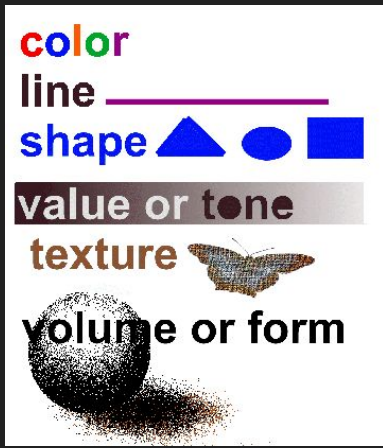

Greek Art

What do you see?

- 1 List 3 things you see on this vase
2. What can you infer based on what you see in this vase illustration?

3 List what you see on this vase

4. What story can you infer based on what you sees is being told on this vase?

5 List what you see on this vase

6. What can you infer based on what you see?

7. What Art Characteristic (look above) is the most important or prominent in these illustrations? In your opinion. Explain.
8. What types of subject matter did the greeks like to depict on their “pottery art”?
9. In your opinion Why do you think Greek pottery is important? What's the big deal?
10. If we had vase and pottery illustrations like this today, say in, middletown or NYC what do you think might be illustrated on it? What stories? Give 2 example