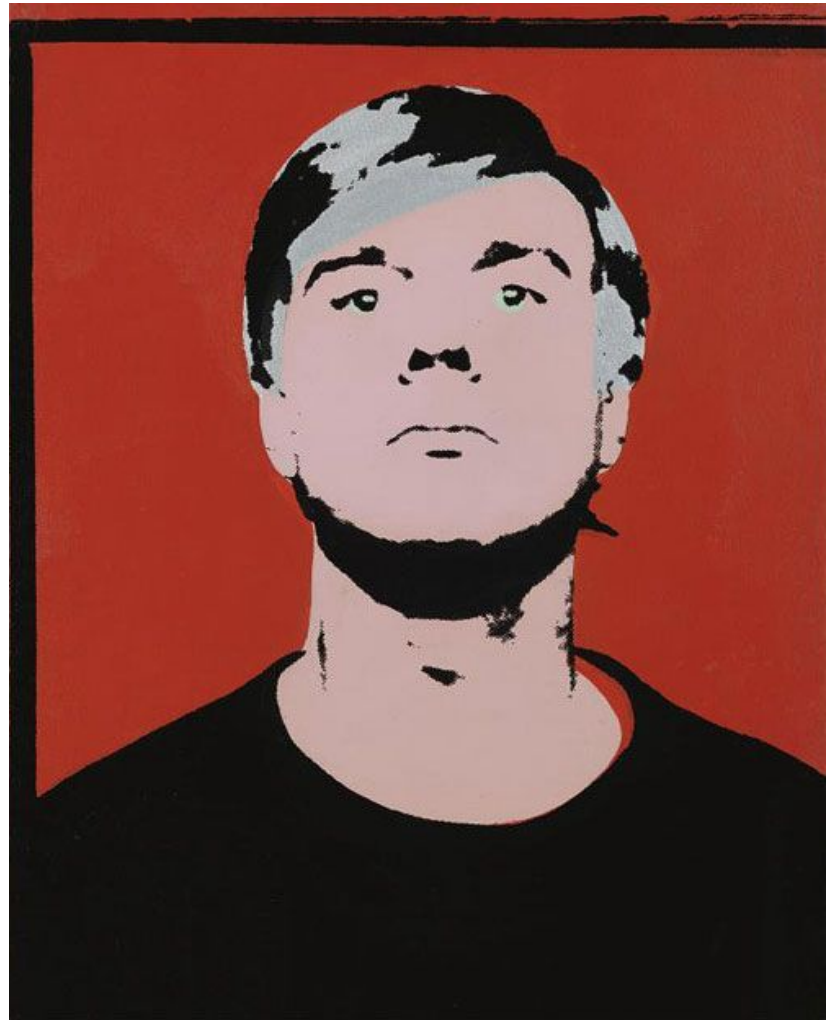

# High Contrast Portraits

Mrs Ras

Please refer to  
<http://www.mrsras.com/computer-graphics> for  
answers 1 and 2

1)What is Value in art?

2) in artwork what is a highlight? What  
is a shadow?

3)in the image on the top What  
information did the artist use from the  
image on the bottom to create the  
shapes?

4) would you describe his artwork as Photorealistic? (does *is look like it could be mistaken as a photo*)

Please refer to

<http://www.mrsras.com/computer-graphics>

5) why? (aside from the color) Consider the value

6)What is a “High Contrast” portrait?

7. Is shape or tone the primary element in high contrast images

8)When creating a high contrast portrait what are the artist tracing and creating shapes of?  
Consider this photo to the right  
what is being traced?

Now find a portrait picture that displays a good amount of value .... In photoshop turn black and white and enhance the contrast!